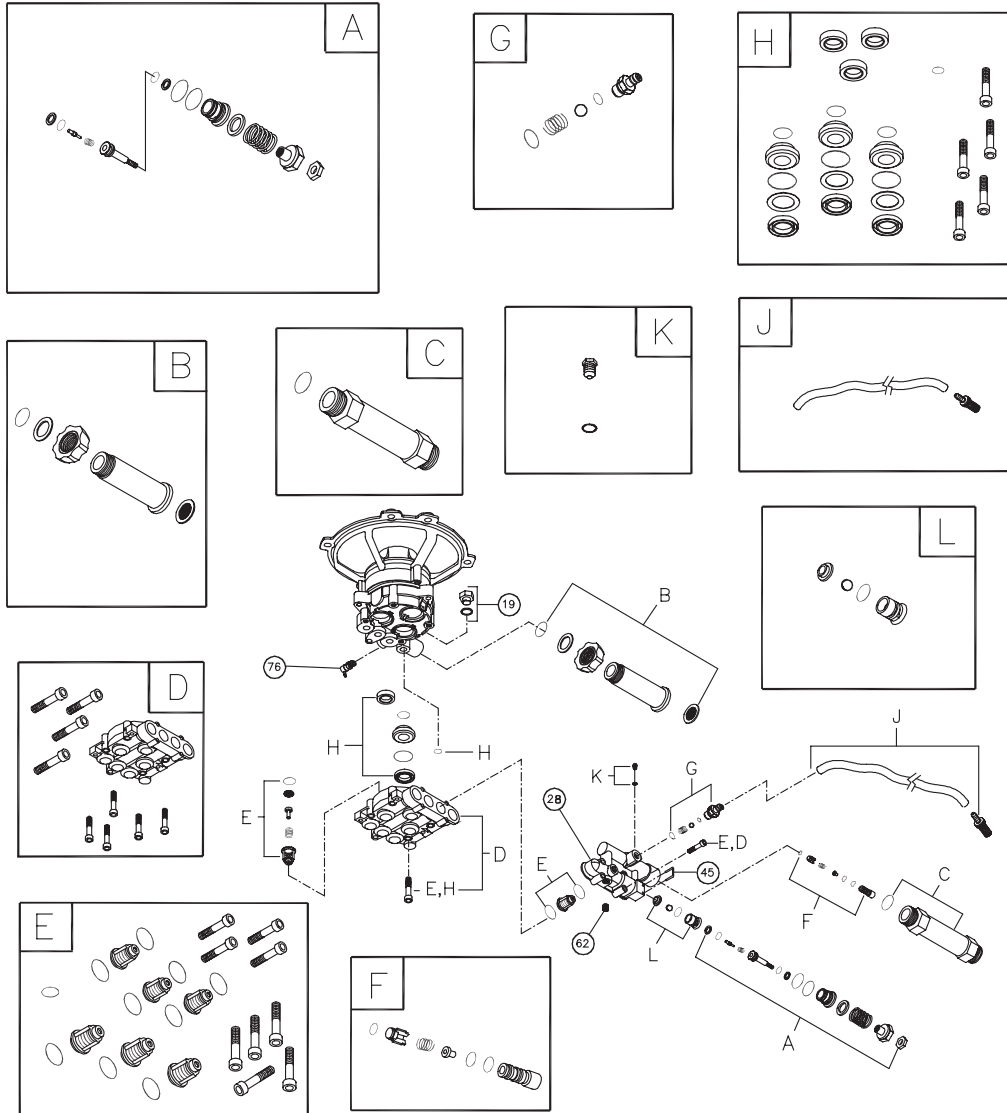

Exploded View and Parts List — Main Unit

Item	Part #	Description
1	202481GS	ASSY, Base
2	J199110GS	HANDLE
3	202762GS	KIT, Bilbrd Assy, w/Decals & Clips
	195964GS	Clip
	30809GS	Grommet
4	192529GS	KIT, Pump Mounting Hardware
5	B2203GS	KIT, Handle Connector
6	202605GS	ASSY, Pump
	23139GS	Key
	194298GS	Valve, Thermal Relief
7	202483GS	KIT, Wheel
	201313GS	Axle
	200520GS	Hubcap
	192050GS	E-Ring
8	202763GS	KIT, Cap, Chem Container
9	202017GS	HOSE
10	198730GS	ASSY, Turbo Max
11	202181GS	KIT, Nozzle
	201580RGS	Nozzle, Project Pro, Yellow
	201580XGS	Nozzle, Project Pro, Orange
	201580AEGS	Nozzle, Project Pro, Red
	198841GS	Nozzle, Plastic, Soap
12	193482GS	GUN
13	200595GS	EXTENSION

Item	Part #	Description
14	192310GS	KIT, Vibration Mount
15	199229GS	ASSY, Tank, Chem
	192980GS	Kit, Valve
16	195856GS	KIT, Wireform
900	NSP	ENGINE

Items Not Illustrated:

203787GS	MANUAL, Operator's
BB3061BGS	OIL BOTTLE
87815GS	GOGGLES
A1040NGS	HOSE, Chemical
275034	LABLE, Warning
793943	COVER, Static/Label Assy
200672GS	DECAL, Caution, Hearing
202215GS	DECAL, Eng, Shroud
195015GS	KIT, Tag Warning, Eng/Frnch

Exploded View and Parts List — Pump

Item	Part #	Description
19	190571GS	CAP, Oil
28	190627GS	MANIFOLD
45	190578GS	PIN
62	190581GS	CAP, 1/8
76	194298GS	THERMAL RELIEF
A	203641GS	KIT, UNLOADER STEM
B	190632GS	KIT, WATER INLET, ALUM
C	190634GS	KIT, OUTLET, ALUMINIUM
D	203631GS	KIT, HEAD ALUMINIUM
E	193806GS	KIT, CHECK VALVES
F	190592GS	KIT, INLET CHECK
G	203640GS	KIT, CHEMICAL INJECTION
H	193807GS	KIT, SEAL SET
J	189971GS	KIT, CHEMICAL HOSE
K	193971GS	KIT, PIPE FITTING
L	193972GS	KIT, UNLOADER SEAT

Parts Not Illustrated

B2384GS FILTER, Inlet

Optional Accessories

186452GS FILTER, Inlet, Bag of 10

NOTE: Item letters A - L are service kits and include all parts shown within the box.